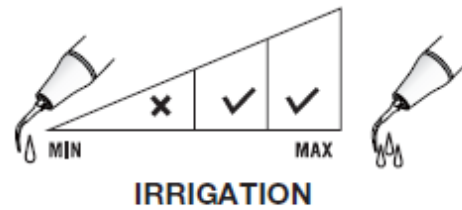

Demo Video

MODE: G

G3 (GD3/GS3)

Removal of supragingival deposits in all quadrants, including the interproximal and sulcus areas.

Demo Video

MODE: G

G5 (GD5/GS5)

Recommended for treating simple cases and gross supragingival scaling.