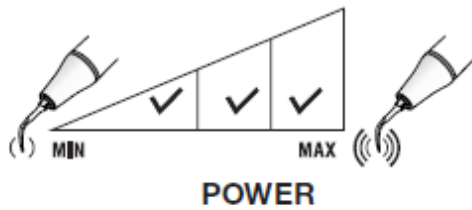

Demo Video

MODE: G

G3 (GD3/GS3)

Removal of supragingival deposits in all quadrants, including the interproximal and sulcus areas.

Demo Video

MODE: G

G5 (GD5/GS5)

Recommended for treating simple cases and gross supragingival scaling.